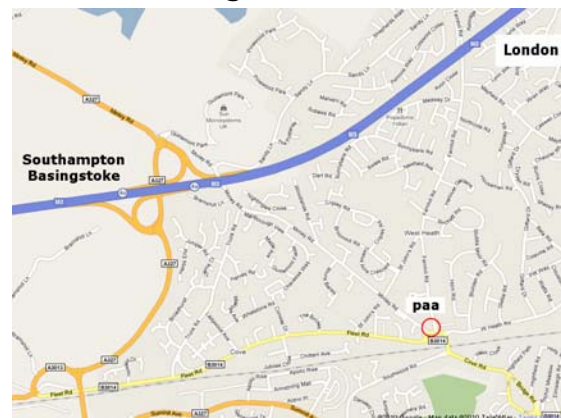

Car hire, then follow road instructions

By Air – London City, London Luton, London Stanstead

Car Hire, Then follow road instructions.

By Train

National trains, travel to London, use the underground to London Waterloo, then there are fast trains around twice an hour to Farnborough Main Line station.

Local trains, the closest stations are Blackwater, Farnborough Main line or Farnborough North, we can pick you up from all of these stations.

Blackwater and Farnborough North are on the Reading – Guildford – Gatwick Airport line

By Road

We are in COVE, please do not follow the signs to Farnborough as you will get lost !

Get on to the M3 and travel to Junction 4a.

From London, turn off at 4a, follow the slip road to the roundabout and turn right (2nd turning off roundabout). At next roundabout go right (2nd turning off roundabout) to **COVE** (NOT FARNBOROUGH). Then continue from * below.

From Southampton, turn off at 4a, follow the slip road, turn left (1st turning on 1st roundabout, cross over the motorway, and next roundabout go straight on (1st turning off roundabout). At next roundabout go right (2nd turning off roundabout) to **COVE** (NOT FARNBOROUGH).