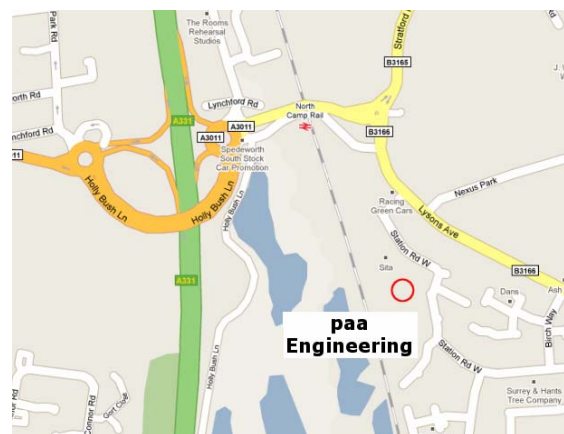

#### By Air – London City, London Luton, London Stanstead

**Car Hire**, Then follow road instructions.

#### By Train

**Local trains**, the closest stations are Blackwater, Farnborough Main line or Farnborough North, we can pick you up from all of these stations.

Blackwater and Farnborough North are on the Reading – Guildford – Gatwick Airport line

#### By Road

Get on to the M3 motorway and travel to Junction 4.

At junction 4, take the A331 exit to Guildford/Farnham/Camberley/Farnborough/Aldershot. At Frimley Interchange, take the 2nd exit onto A331 heading to Guildford/Farnham/A31. After 2.9 miles, take the A3011 exit toward Farnborough / Ash Vale / B3411 and go over the bridge. At the next roundabout, take the 2nd exit onto A3011, continue onto B3166, at the roundabout, take the 3rd exit (right turn) onto Lysons Ave/B3166, then turn right at Station Rd W. just pas the Racing Green Jaguar building. Follow the road round to the left, past Corewire on the right, then follow the road right at the blue buildings. Turn right at the traffic calming bollards onto the LDL Business Centre. We are Unit 4 on the right.