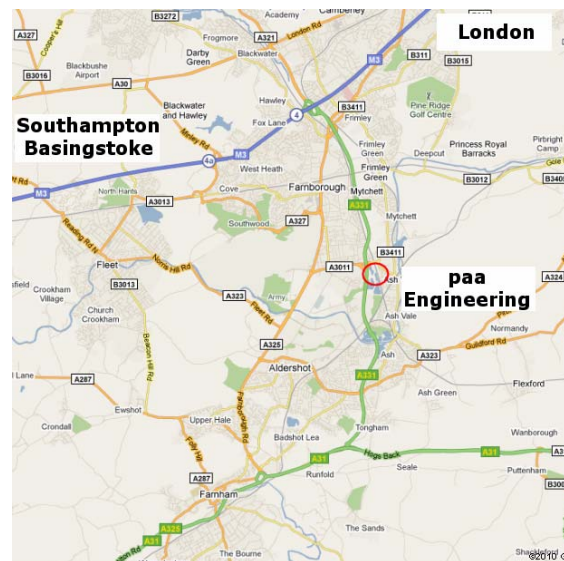

#### By Air – London City, London Luton, London Stanstead

**Car Hire**, Then follow road instructions.

#### By Train

**Local trains**, the closest stations are Blackwater, Farnborough Main line or Farnborough North, we can pick you up from all of these stations.

Blackwater and Farnborough North are on the Reading – Guildford – Gatwick Airport line

**National trains**, travel to London, use the underground to London Waterloo, then there are fast trains around twice an hour to Farnborough Main Line station.

#### By Road

Get on to the M3 motorway and travel to Junction 4.

At junction 4, take the A331 exit to Guildford/Farnham/Camberley/Farnborough/Aldershot. At Frimley Interchange, take the 2nd exit onto A331 heading to Guildford/Farnham/A31. After 2.9 miles, take the A3011 exit toward Farnborough / Ash Vale / B3411 and go over the bridge. At the next roundabout, take the 2nd exit onto A3011, continue onto B3166, at the roundabout, take the 3rd exit (right turn) onto Lysons Ave/B3166, then turn right at Station Rd W. just pas the Racing Green Jaguar building. Follow the road round to the left, past Corewire on the right, then follow the road right at the blue buildings. Turn right at the traffic calming bollards onto the LDL Business Centre. We are Unit 4 on the right.